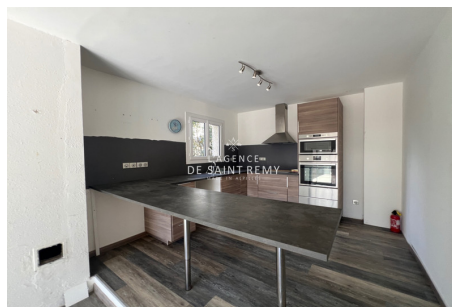

L'agence de Saint Rémy - 43, bd Victor Hugo - Saint-Rémy-de-Provence

Tél: 04 90 20 80 70 - lagencedesaintremy@gmail.com

Carte professionnelle n°CPI 13012018000031153 et CPI 13012018000030996 - RCS TARASCON 802 930 420

Protocole COVID : Vendeur et visiteur portent un masque pendant la visite et utilise leur propre gel hydro alcoolique. Visites: 30 minutes max, (1 par demie-journée) 1 personne max, aérer les pièces 15mn avant et après. Échangez les docs par emails. Les visiteurs ne doivent rien toucher. Respectez la distanciation physique. Pièces infé à 10m2: 2 personnes max. Chacun utiliser son gel hydro alcoolique et utiliser son propre stylo. Si vous avez un doute (fièvre, toux etc.) il v aut mieux reporter la visite.